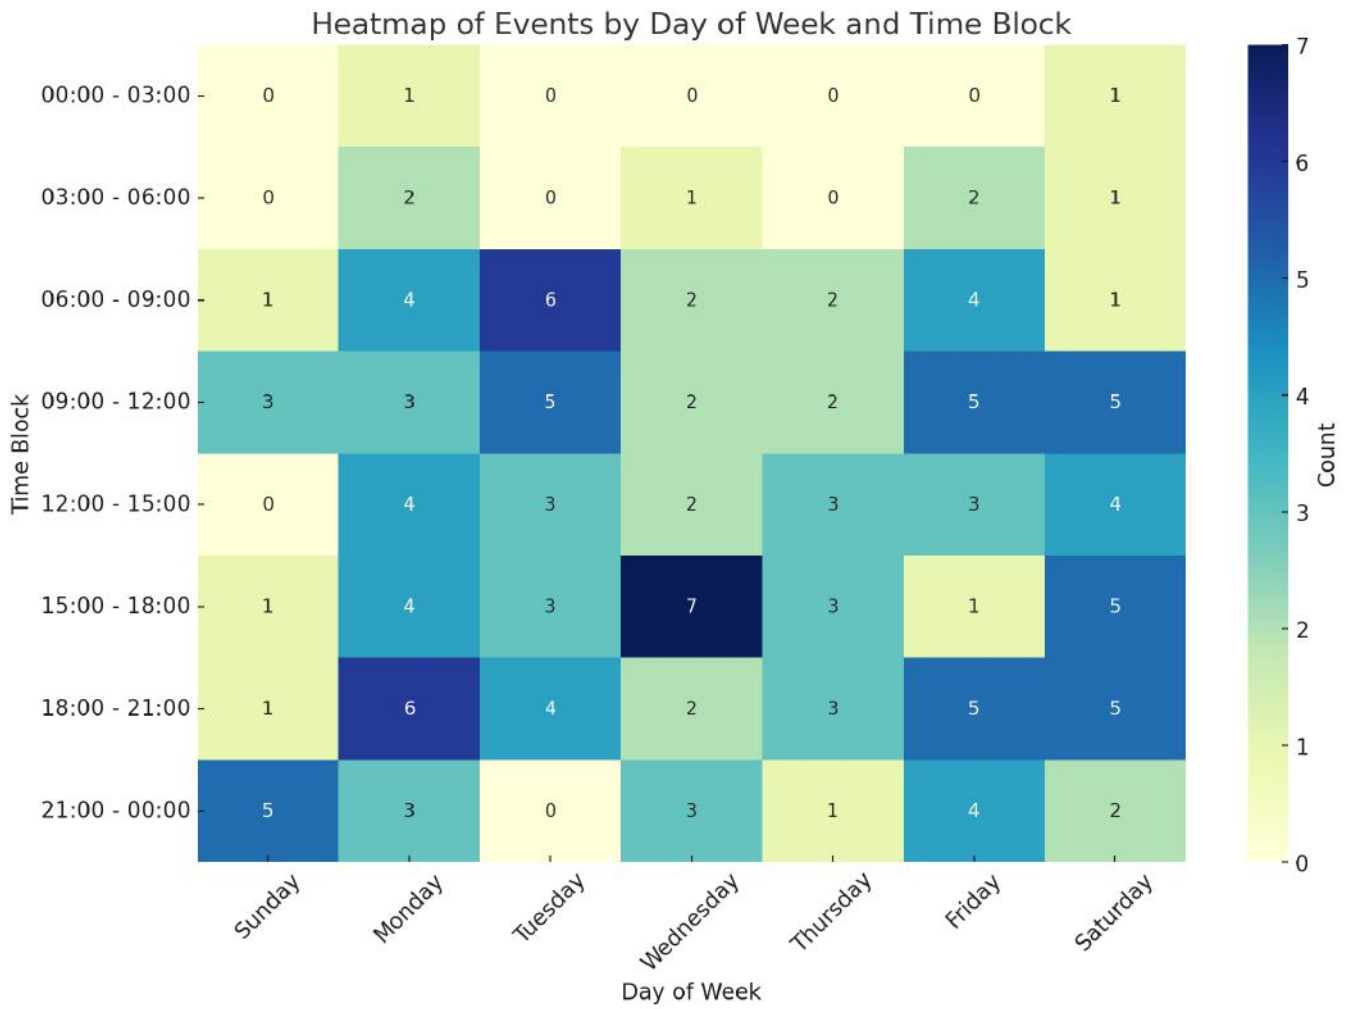

The following chart is the average response time based on the call acuity and the township. Please note that "Alpha" priority calls are the lowest priority based on the dispatch triage system.

The average on task time is the average amount of time the crew is actively on an incident. This will be from the time we are dispatched/notified to the time we go back in service.

Any box that has a "N/A" means we did not have any calls that were dispatched at that priority. All numbers are in minutes.

Average Response time from Dispatch to Scene						
	Berkshire	Maine	Nanticoke	Newark Vall	Richford	Mutual Aid
Alpha	24.55	8.33	11.61	16.29	27.03	18.97
Bravo	16.37	10.19	13.37	12.28	26.42	20.65
Charlie	N/A	8.40	N/A	19.18	N/A	8.77
Delta	26.03	11.54	12.63	14.13	N/A	16.99
Echo	N/A	10.05	N/A	12.77	N/A	N/A
Time on Task						
Town	Hours	Minutes				
Berkshire	2.62	157.00				
Maine	1.08	64.80				
Newark Vall	1.24	74.46				
Nanticoke	1.01	60.57				
Richford	1.17	70.30				

The following is data for the time of call for service. This helps show the "spread" of calls from day to night time.