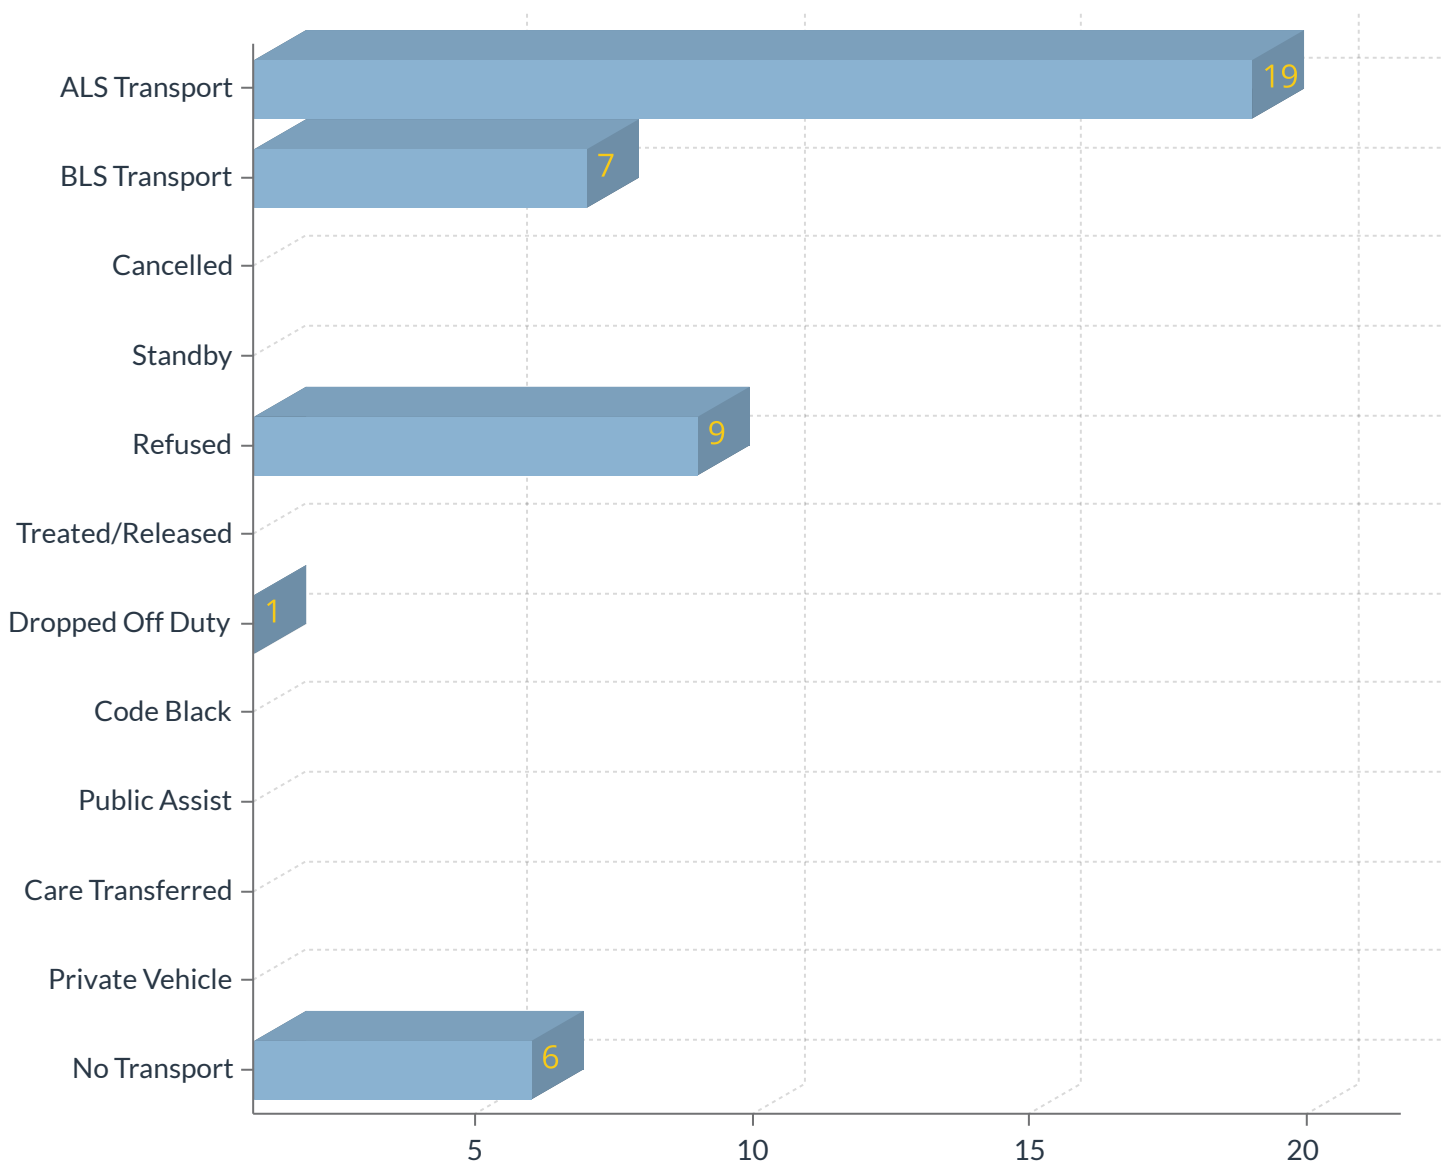

The average on task time is the average amount of time the crew is actively on an incident. This will be from the time we are dispatched/notified to the time we go back in service.

Any box that has a "N/A" means we did not have any calls that were dispatched at that priority. All numbers are in minutes.

The following is data for the time of call for service. This helps show the "spread" of calls from day to night time.

Town of Maine

October 2024

Town of Nanticoke

October 2024

Village & Town of Newark Valley

October 2024

Town of Berkshire

October 2024

Town of Richford

October 2024