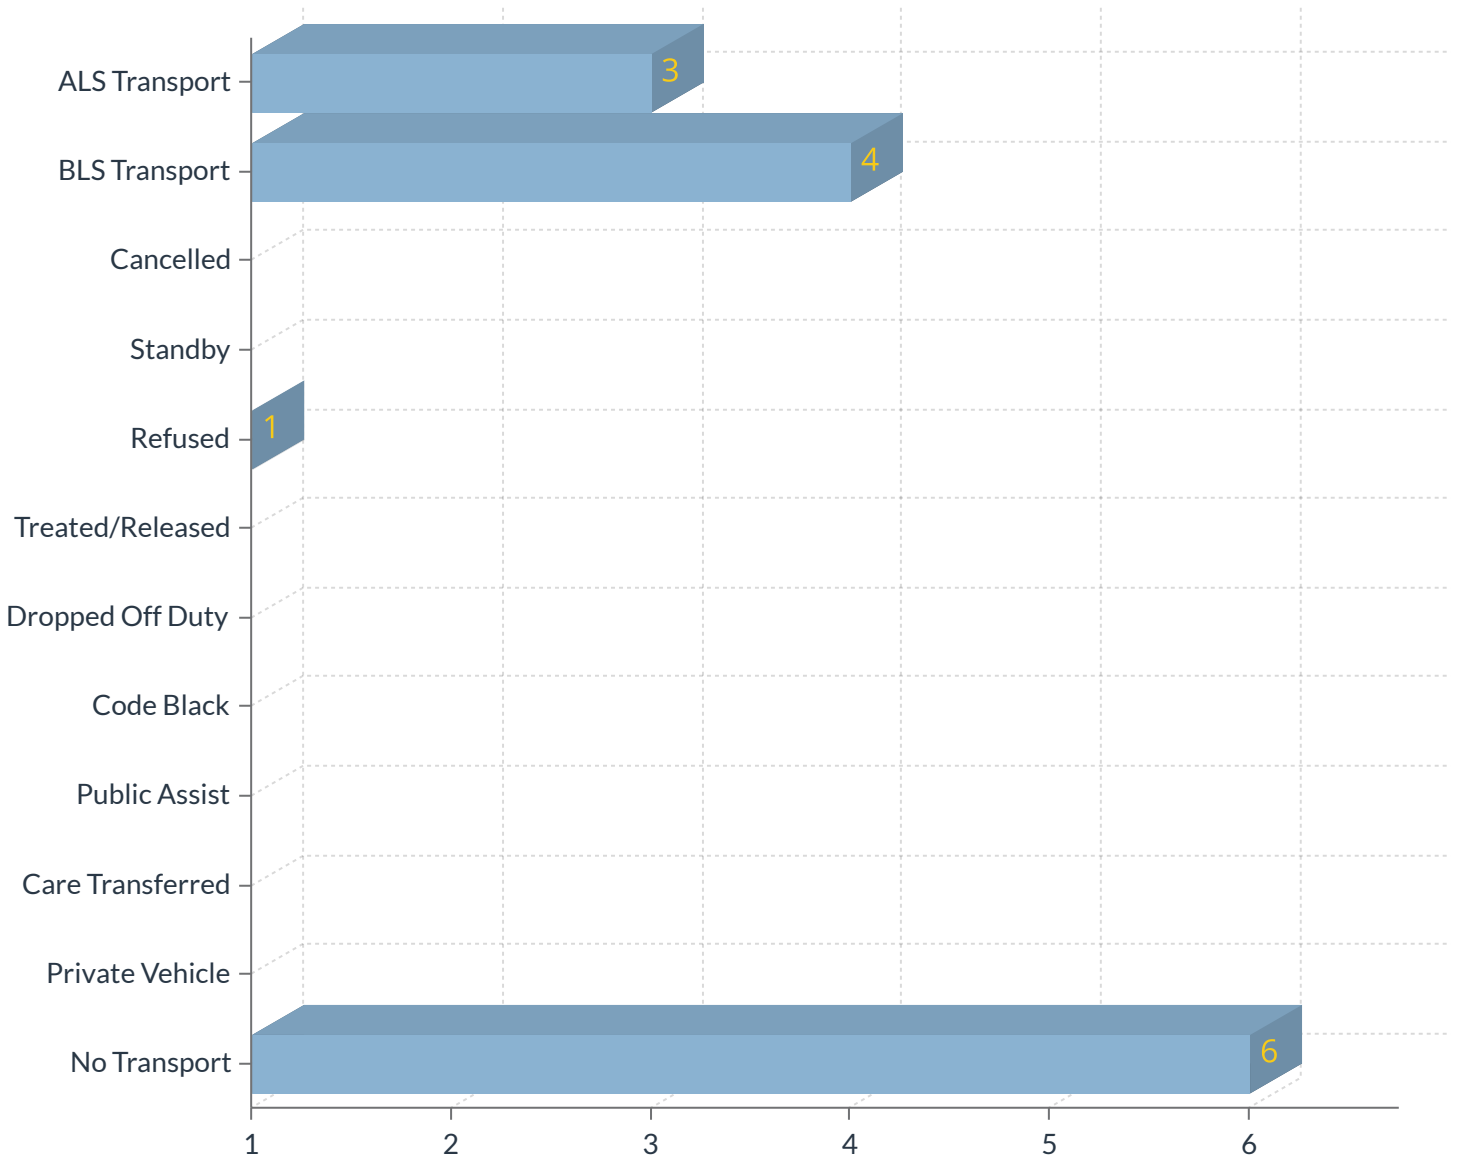

Town of Berkshire

October 2024