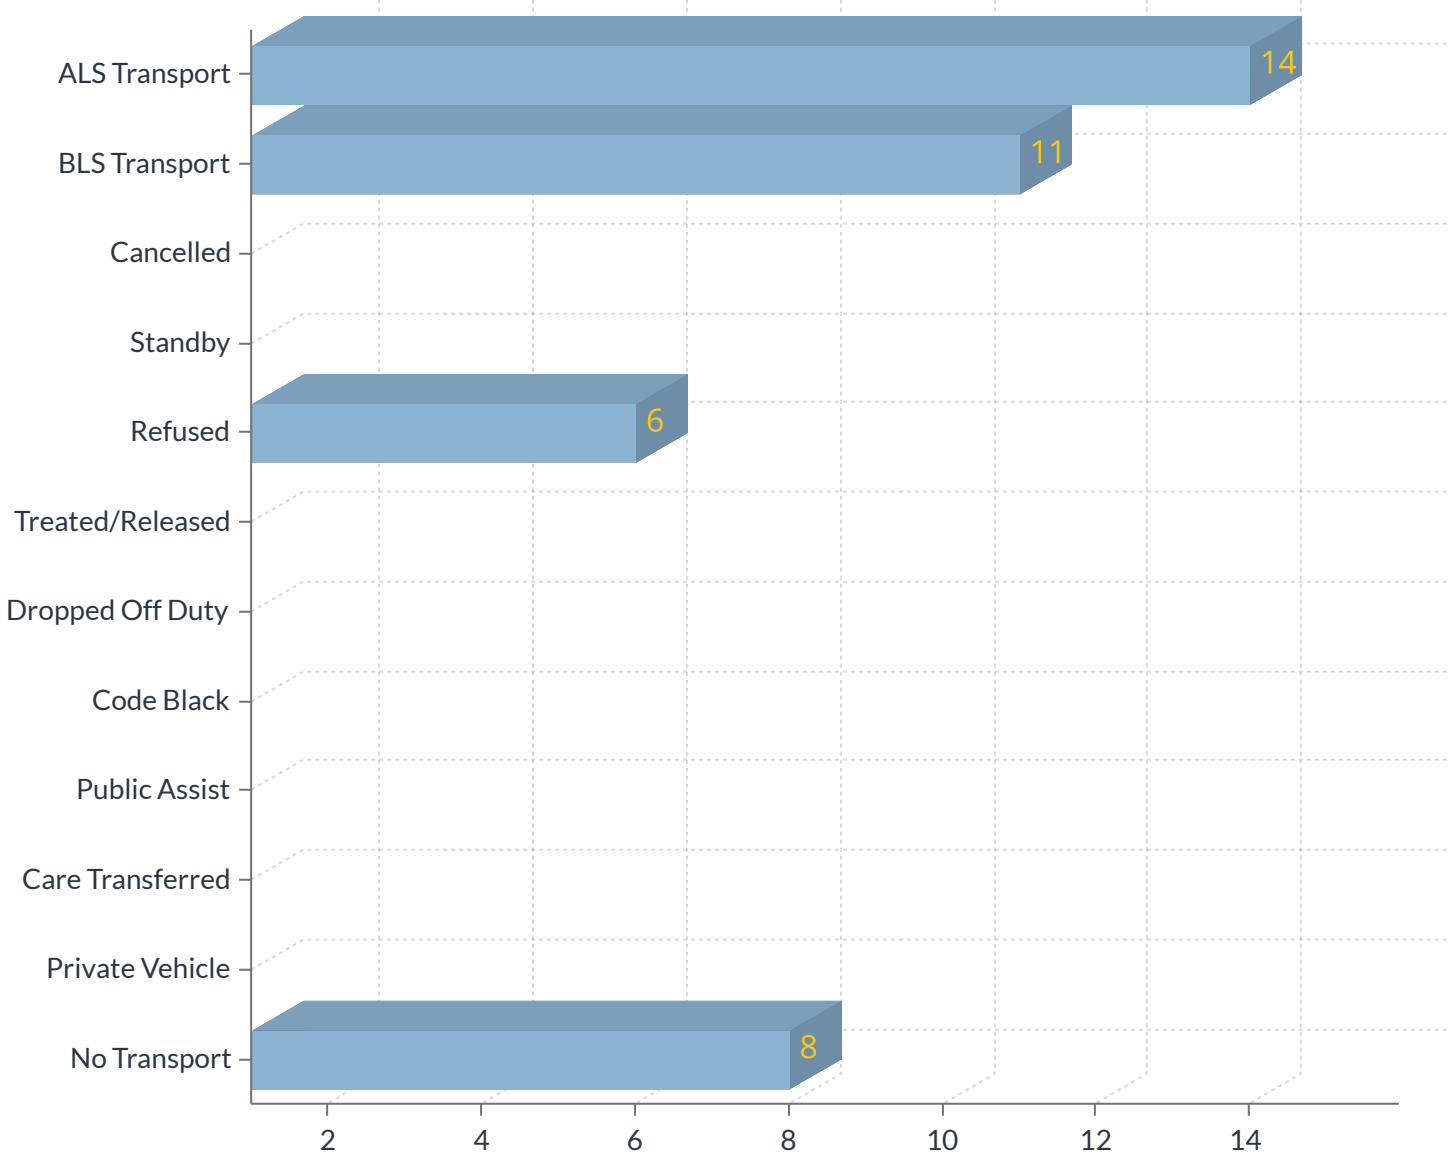

The average on task time is the average amount of time the crew is actively on an incident. This will be from the time we are dispatched/notified to the time we go back in service.

Any box that has a "N/A" means we did not have any calls that were dispatched at that priority. All numbers are in minutes.

Average Response time from Dispatch to Scene						
	Berkshire	Maine	Nanticoke	Newark Vall	Richford	Mutual Aid
Alpha	24.55	8.33	11.61	16.29	27.03	18.97
Bravo	16.37	10.19	13.37	12.28	26.42	20.65
Charlie	N/A	8.40	N/A	19.18	N/A	8.77
Delta	26.03	11.54	12.63	14.13	N/A	16.99
Echo	N/A	10.05	N/A	12.77	N/A	N/A
Time on Task						
Town	Hours	Minutes				
Berkshire	2.62	157.00				
Maine	1.08	64.80				
Newark Vall	1.24	74.46				
Nanticoke	1.01	60.57				
Richford	1.17	70.30				

The following is data for the time of call for service. This helps show the "spread" of calls from day to night time.

Town of Maine

October 2024

Town of Nanticoke

October 2024

Village & Town of Newark Valley