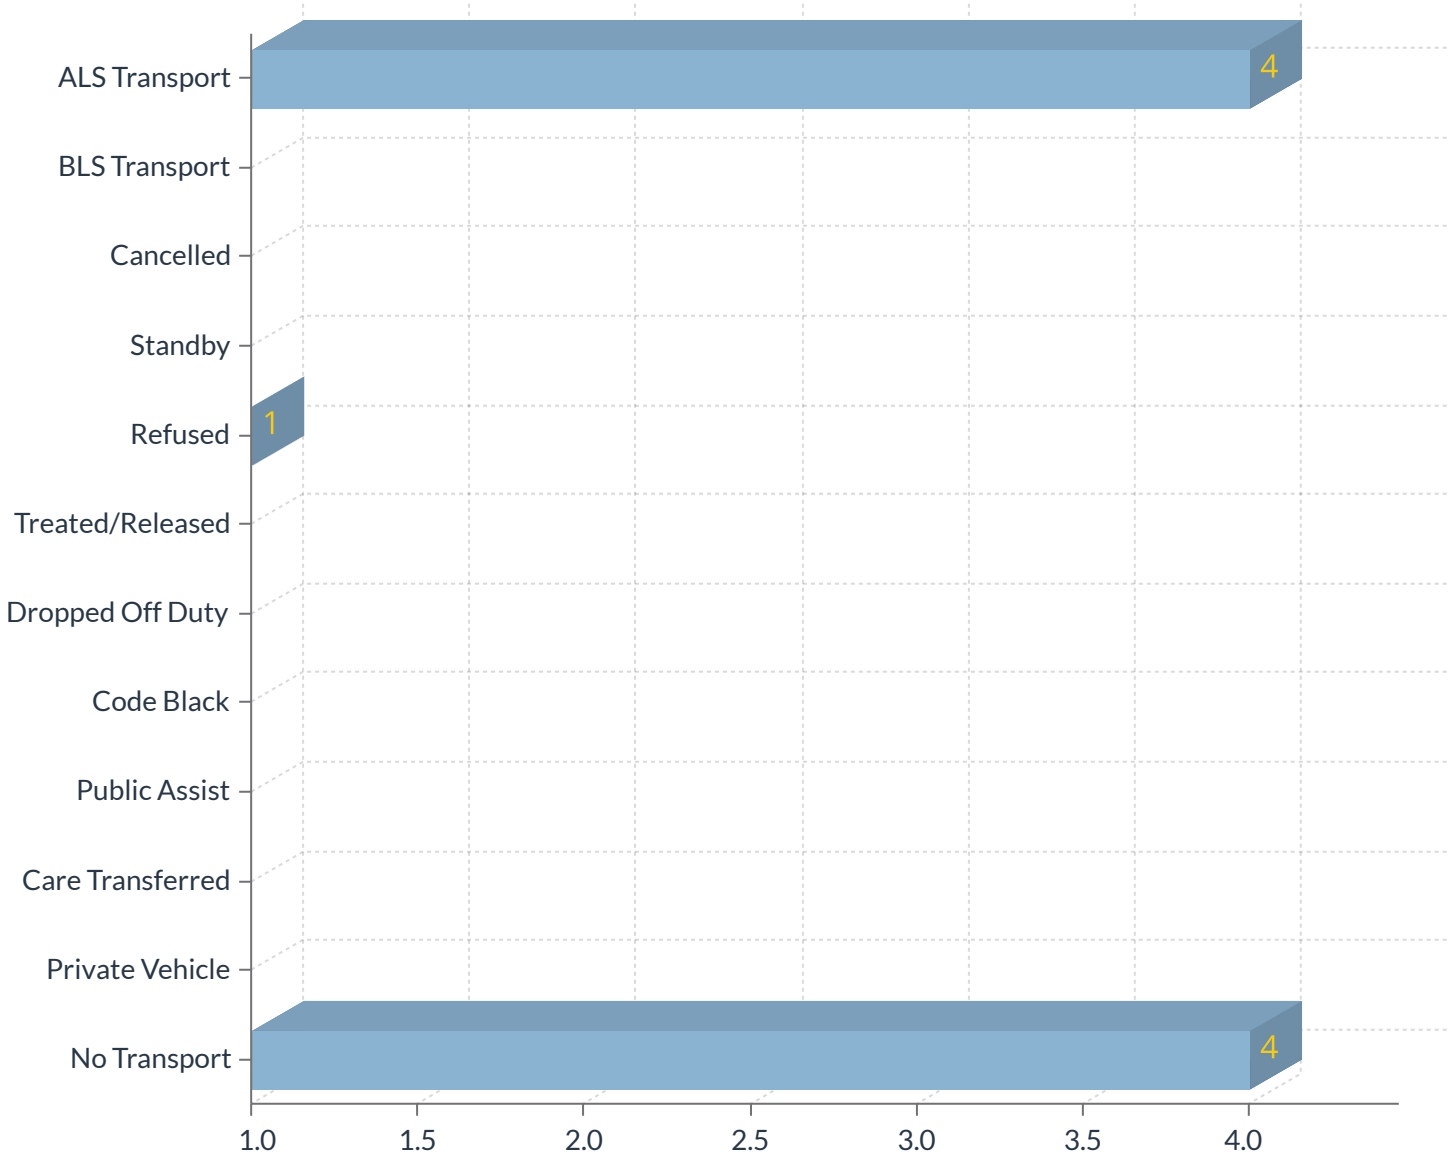

The average on task time is the average amount of time the crew is actively on an incident. This will be from the time we are dispatched/notified to the time we go back in service.

Any box that has a "N/A" means we did not have any calls that were dispatched at that priority. All numbers are in minutes.

The following is data for the time of call for service. This helps show the "spread" of calls from day to night time.

Town of Maine

October 2024

Town of Nanticoke

October 2024

Village & Town of Newark Valley